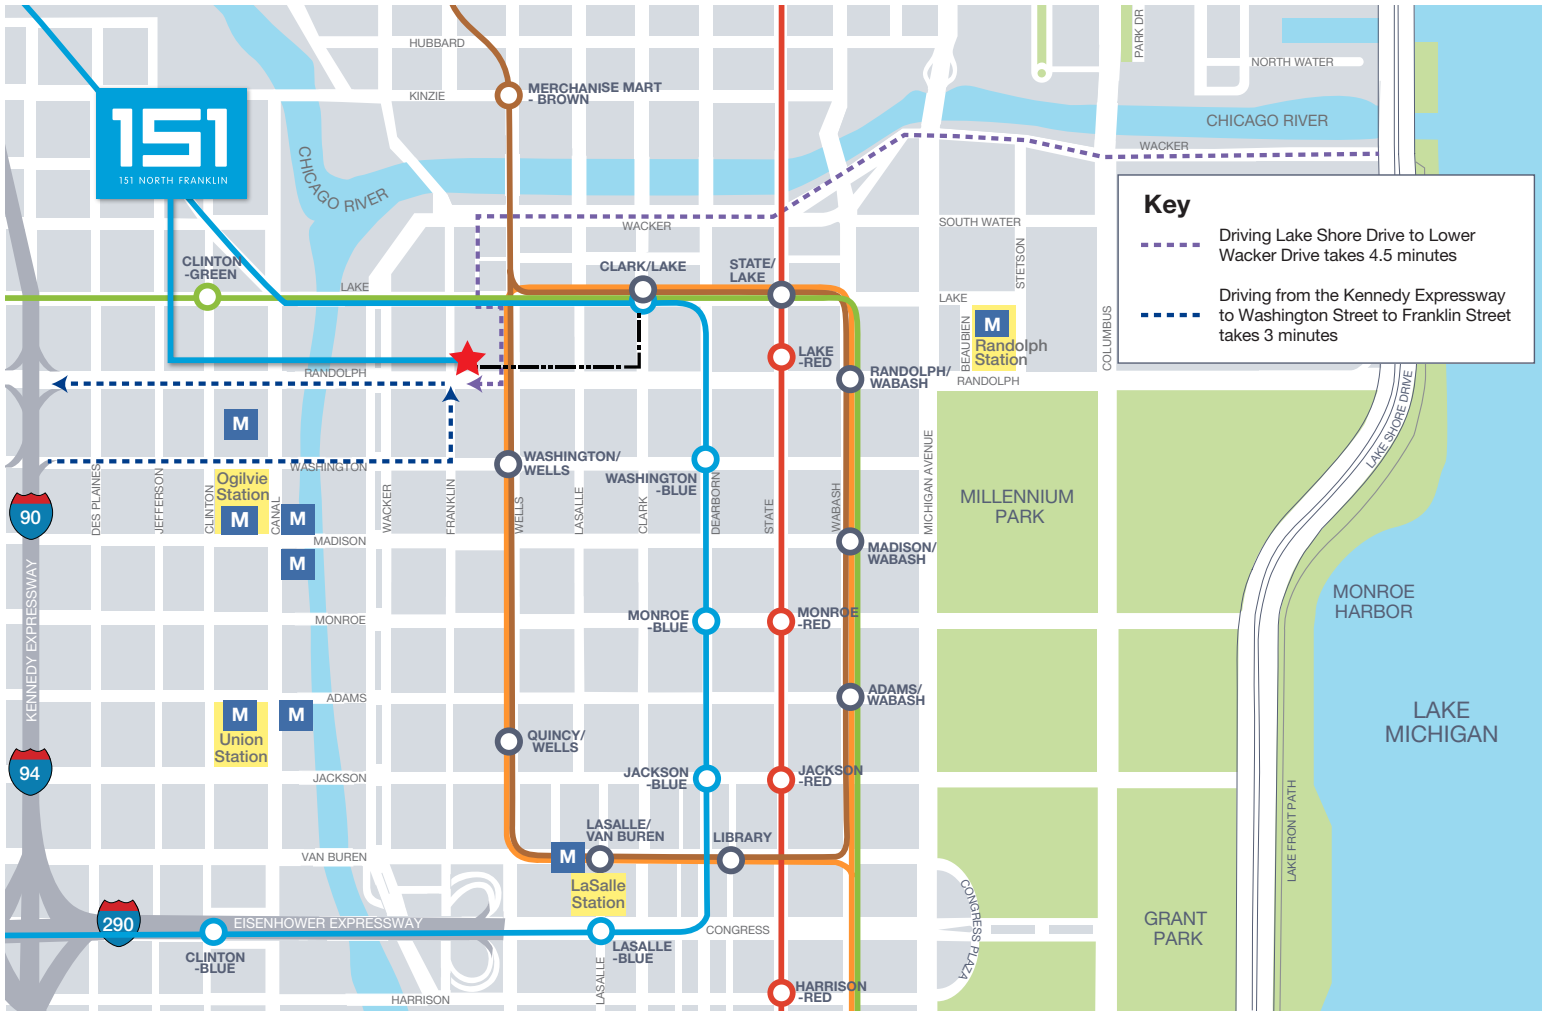

## LOCATION & MAPS

## LOCATION & MAPS

A location  
as desirable as  
the building.

151 North Franklin building claims the sought-after location in the heart of Chicago just steps from restaurants, theaters, cultural events, retail stores, and hotels. A short walk Millennium Park, Michigan Avenue shopping, and major transportation hubs, 151 North Franklin will be an iconic landmark and ideal urban work space for businesses of any size to thrive and prosper.

### ACCESS

- 150,000 daily Suburban commuters between Union & Ogilvie Station (4-minute walk from Union Station and 3-minute walk from Ogilvie Station)
- 640,000 daily CTA Train Commuter (2-minute walk)
- 4.5 minute drive from Lakeshore Drive and Lower Wacker Drive
- 3-minute drive from Kennedy Expressway (exit at Washington)
- 4,200 parking spots within 1 block radius