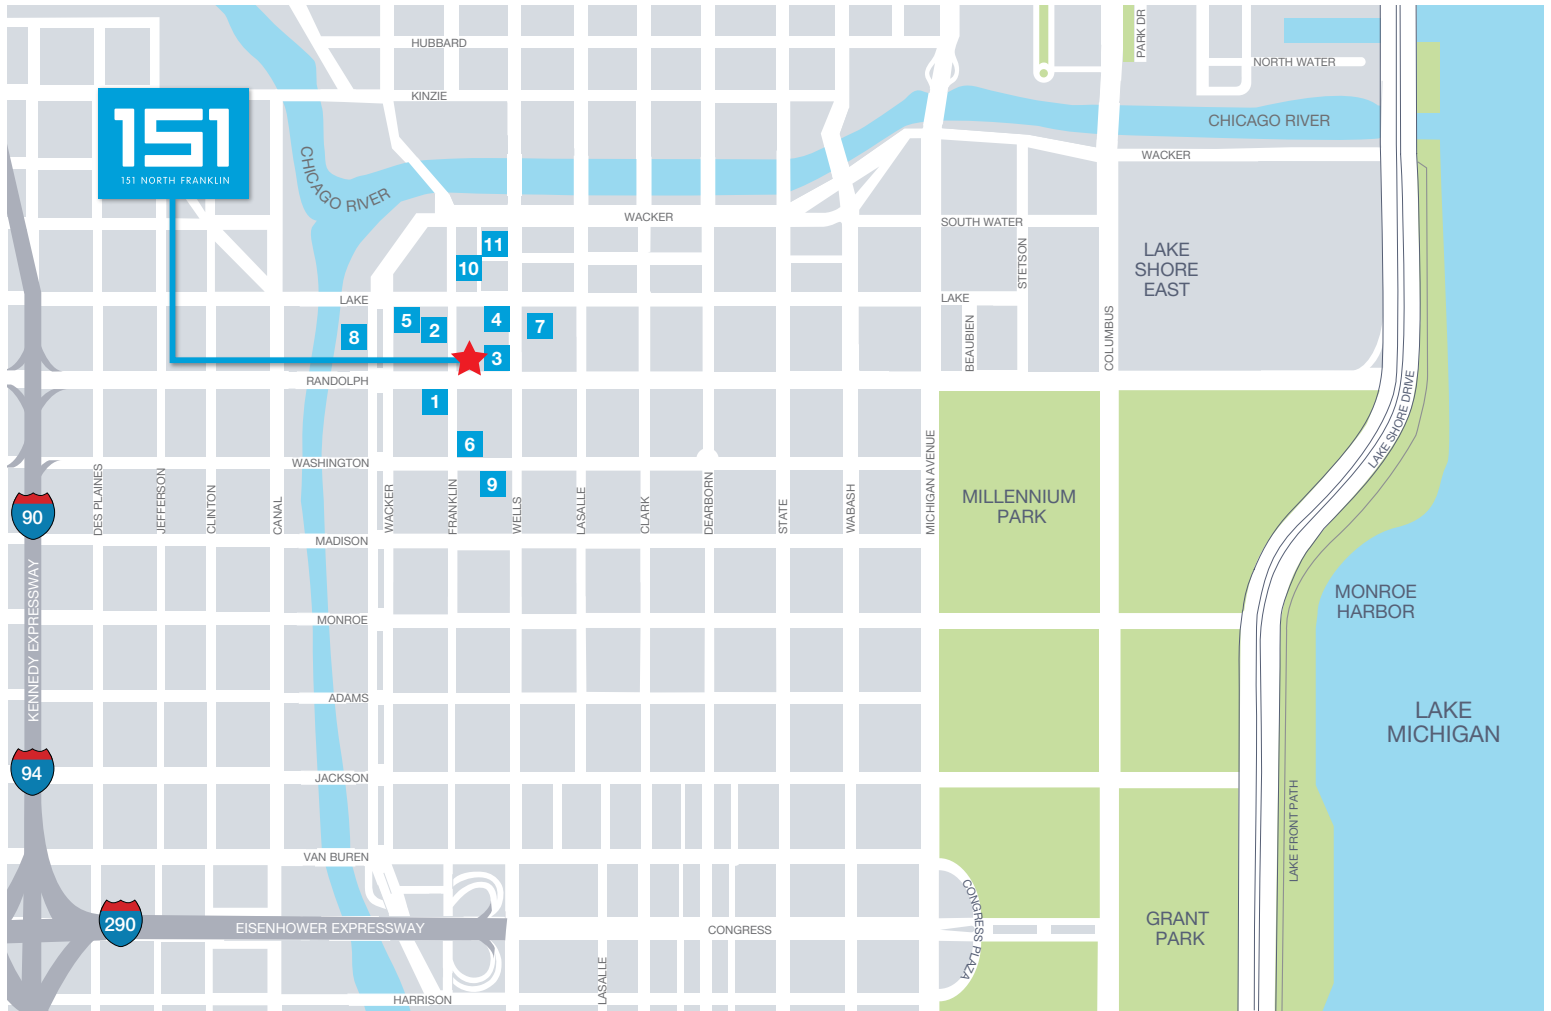

LOCATION & MAPS

Public parking

1 319 W. Randolph St.	7 Lake Wells Self Park Garage
2 180 N. Franklin	8 150 N. Wacker Dr.
3 200 W. Randolph St.	9 217 W. Washington St.
4 215 W. Lake St.	10 225 W. Wacker Dr.
5 191 N. Wacker Dr.	11 Lake/Wells Self Park – 210 N. Wells St.
6 Washington-Franklin Self Park Garage