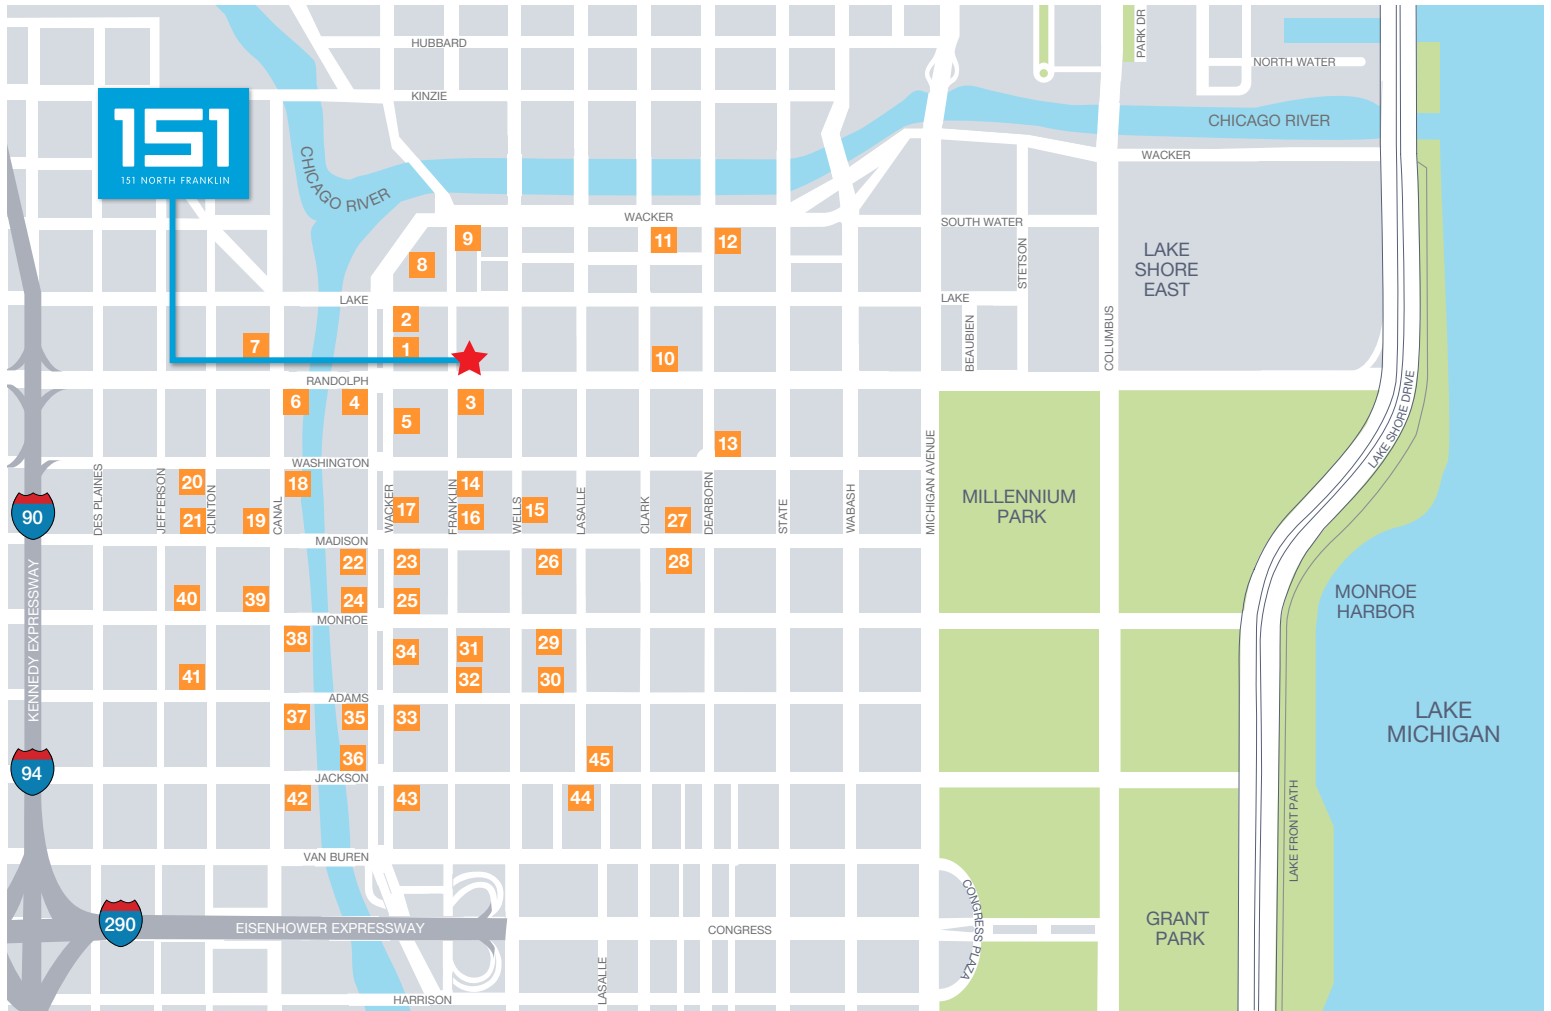

ACCESS

- 150,000 daily Suburban commuters between Union & Ogilvie Station (4-minute walk from Union Station and 3-minute walk from Ogilvie Station)
- 640,000 daily CTA Train Commuter (2-minute walk)
- 4.5 minute drive from Lakeshore Drive and Lower Wacker Drive
- 3-minute drive from Kennedy Expressway (exit at Washington)
- 4,200 parking spots within 1 block radius

LOCATION & MAPS

Transportation

LOCATION & MAPS

Public parking

- | | |
|--|--|
| 1 319 W. Randolph St. | 7 Lake Wells Self Park Garage |
| 2 180 N. Franklin | 8 150 N. Wacker Dr. |
| 3 200 W. Randolph St. | 9 217 W. Washington St. |
| 4 215 W. Lake St. | 10 225 W. Wacker Dr. |
| 5 191 N. Wacker Dr. | 11 Lake/Wells Self Park – 210 N. Wells St. |
| 6 Washington-Franklin Self Park Garage | |

LOCATION & MAPS

Corporate neighbors

- 1 **American Hospital Assn. HQ**
Ernst & Young
Mercer
Skadden Arps
- 2 **Drinker Biddle & Reath**
Paul Hastings
- 3 **AT&T**
- 4 **General Growth Properties HQ**
- 5 **YMCA**
- 6 **TTX HQ**
Boeing HQ
Navteq HQ
IRI HQ
- 8 **Nuveen HQ**
- 9 **True Partners**
Wildman Harold
Kaplan
- 10 **Accenture HQ**
- 11 **Jones Day**
United Continental Airlines HQ
- 12 **Leo Burnett HQ**
Winston & Strawn

LOCATION & MAPS

Hotels

- | | |
|------------------------------|-----------------------|
| 1 Renaissance Hotel | 10 Hyatt Regency |
| 2 The Witt | 11 Fairmont Hotel |
| 3 The W Hotel | 12 Swisshotel Chicago |
| 4 JW Marriott | 13 Allegro |
| 5 Westin Chicago River North | 14 La Quinta |
| 6 Hotel Sax | 15 Holiday Inn |
| 7 Hotel Monaco | 16 Burnham |
| 8 Hard Rock Hotel | |
| 9 Trump International Hotel | |