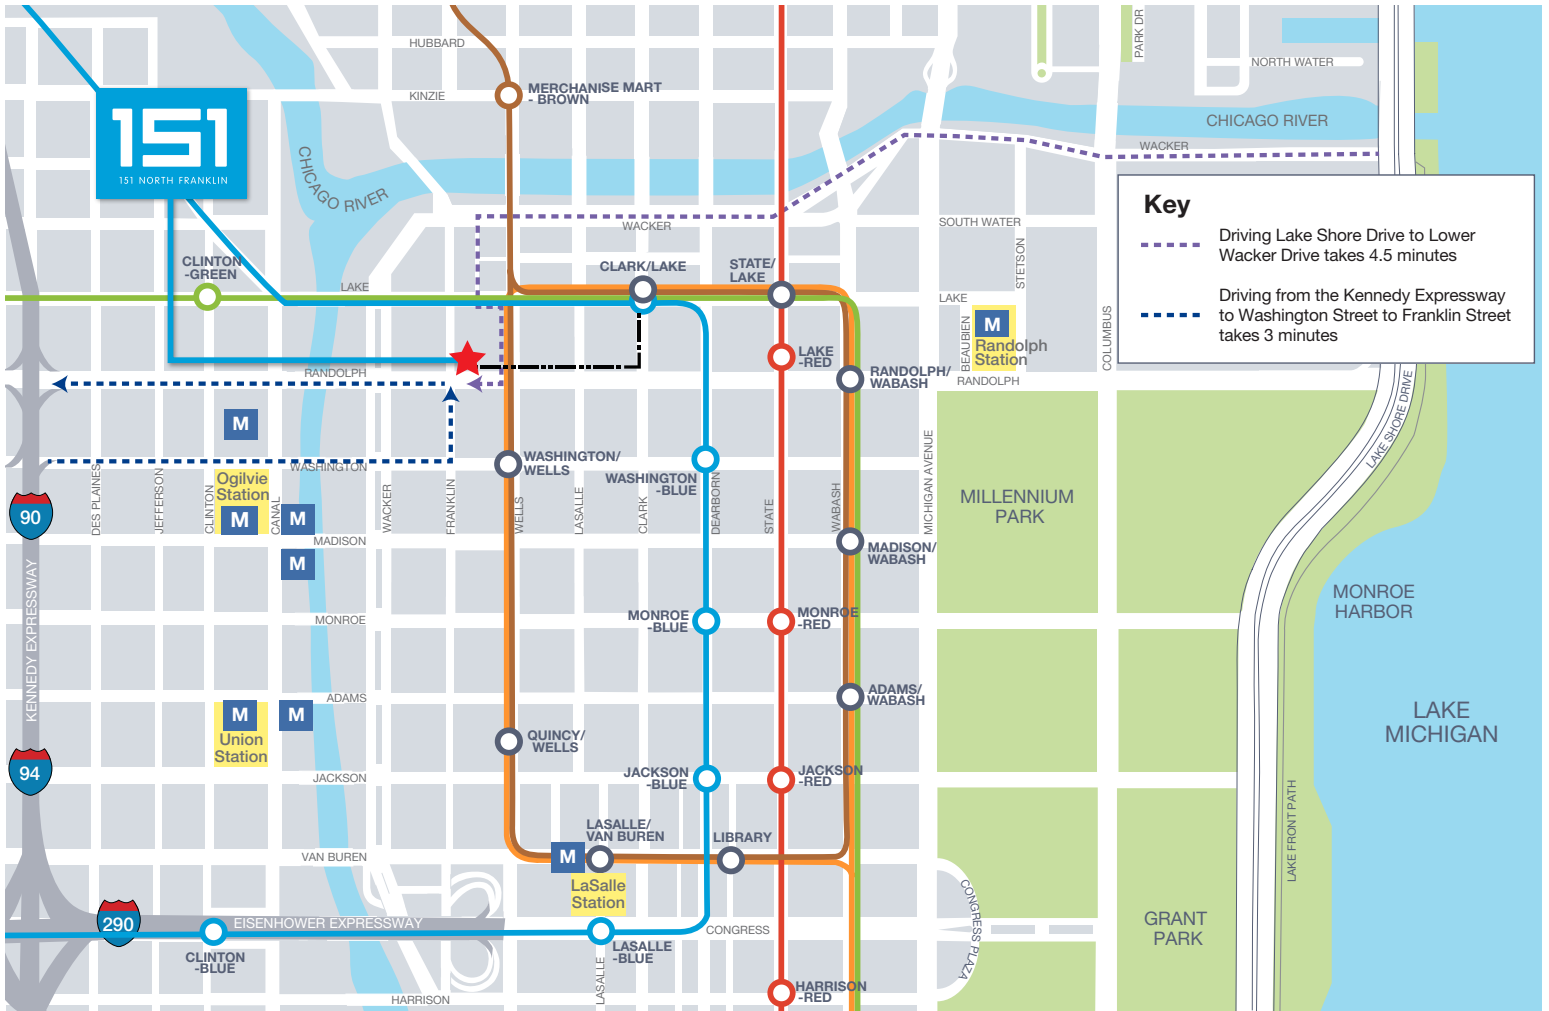

LOCATION & MAPS

LOCATION & MAPS

A location
as desirable as
the building.

151 North Franklin building claims the sought-after location in the heart of Chicago just steps from restaurants, theaters, cultural events, retail stores, and hotels. A short walk Millennium Park, Michigan Avenue shopping, and major transportation hubs, 151 North Franklin will be an iconic landmark and ideal urban work space for businesses of any size to thrive and prosper.

ACCESS

- 150,000 daily Suburban commuters between Union & Ogilvie Station (4-minute walk from Union Station and 3-minute walk from Ogilvie Station)
- 640,000 daily CTA Train Commuter (2-minute walk)
- 4.5 minute drive from Lakeshore Drive and Lower Wacker Drive
- 3-minute drive from Kennedy Expressway (exit at Washington)
- 4,200 parking spots within 1 block radius

LOCATION & MAPS

Transportation

LOCATION & MAPS

Public parking

- | | |
|--|--|
| 1 319 W. Randolph St. | 7 Lake Wells Self Park Garage |
| 2 180 N. Franklin | 8 150 N. Wacker Dr. |
| 3 200 W. Randolph St. | 9 217 W. Washington St. |
| 4 215 W. Lake St. | 10 225 W. Wacker Dr. |
| 5 191 N. Wacker Dr. | 11 Lake/Wells Self Park – 210 N. Wells St. |
| 6 Washington-Franklin Self Park Garage | |

LOCATION & MAPS

Hotels

- | | |
|------------------------------|-----------------------|
| 1 Renaissance Hotel | 10 Hyatt Regency |
| 2 The Witt | 11 Fairmont Hotel |
| 3 The W Hotel | 12 Swisshotel Chicago |
| 4 JW Marriott | 13 Allegro |
| 5 Westin Chicago River North | 14 La Quinta |
| 6 Hotel Sax | 15 Holiday Inn |
| 7 Hotel Monaco | 16 Burnham |
| 8 Hard Rock Hotel | |
| 9 Trump International Hotel | |