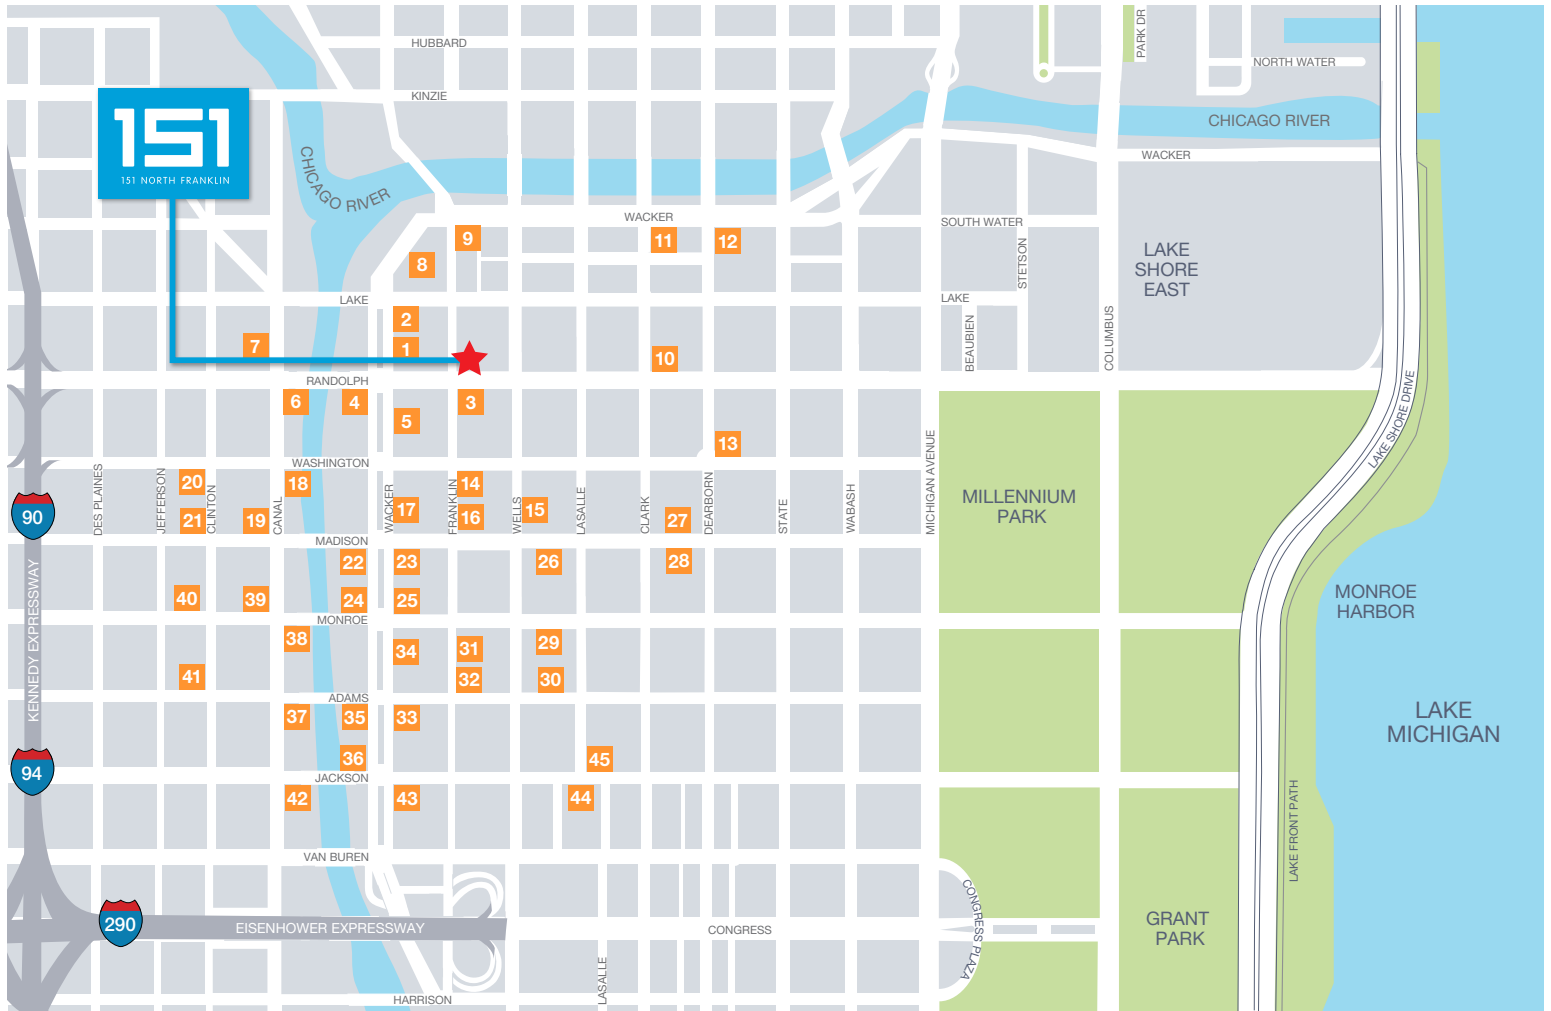

ACCESS

- 150,000 daily Suburban commuters between Union & Ogilvie Station (4-minute walk from Union Station and 3-minute walk from Ogilvie Station)
- 640,000 daily CTA Train Commuter (2-minute walk)
- 4.5 minute drive from Lakeshore Drive and Lower Wacker Drive
- 3-minute drive from Kennedy Expressway (exit at Washington)
- 4,200 parking spots within 1 block radius

LOCATION & MAPS

Transportation

LOCATION & MAPS

Public parking

- | | |
|----------------------------------------|--------------------------------------------|
| 1 319 W. Randolph St. | 7 Lake Wells Self Park Garage |
| 2 180 N. Franklin | 8 150 N. Wacker Dr. |
| 3 200 W. Randolph St. | 9 217 W. Washington St. |
| 4 215 W. Lake St. | 10 225 W. Wacker Dr. |
| 5 191 N. Wacker Dr. | 11 Lake/Wells Self Park – 210 N. Wells St. |
| 6 Washington-Franklin Self Park Garage | |

LOCATION & MAPS

Corporate neighbors

- 1 **American Hospital Assn. HQ**
Ernst & Young
Mercer
Skadden Arps
- 2 **Drinker Biddle & Reath**
Paul Hastings
- 3 **AT&T**
- 4 **General Growth Properties HQ**
- 5 **YMCA**
- 6 **TTX HQ**
Boeing HQ
Navteq HQ
IRI HQ
- 7 **Nuveen HQ**
- 8 **True Partners**
Wildman Harold
Kaplan
- 9 **Accenture HQ**
Jones Day
United Continental Airlines HQ
Leo Burnett HQ
Winston & Strawn

LOCATION & MAPS

Hotels

- | | |
|------------------------------|-----------------------|
| 1 Renaissance Hotel | 10 Hyatt Regency |
| 2 The Witt | 11 Fairmont Hotel |
| 3 The W Hotel | 12 Swisshotel Chicago |
| 4 JW Marriott | 13 Allegro |
| 5 Westin Chicago River North | 14 La Quinta |
| 6 Hotel Sax | 15 Holiday Inn |
| 7 Hotel Monaco | 16 Burnham |
| 8 Hard Rock Hotel | |
| 9 Trump International Hotel | |