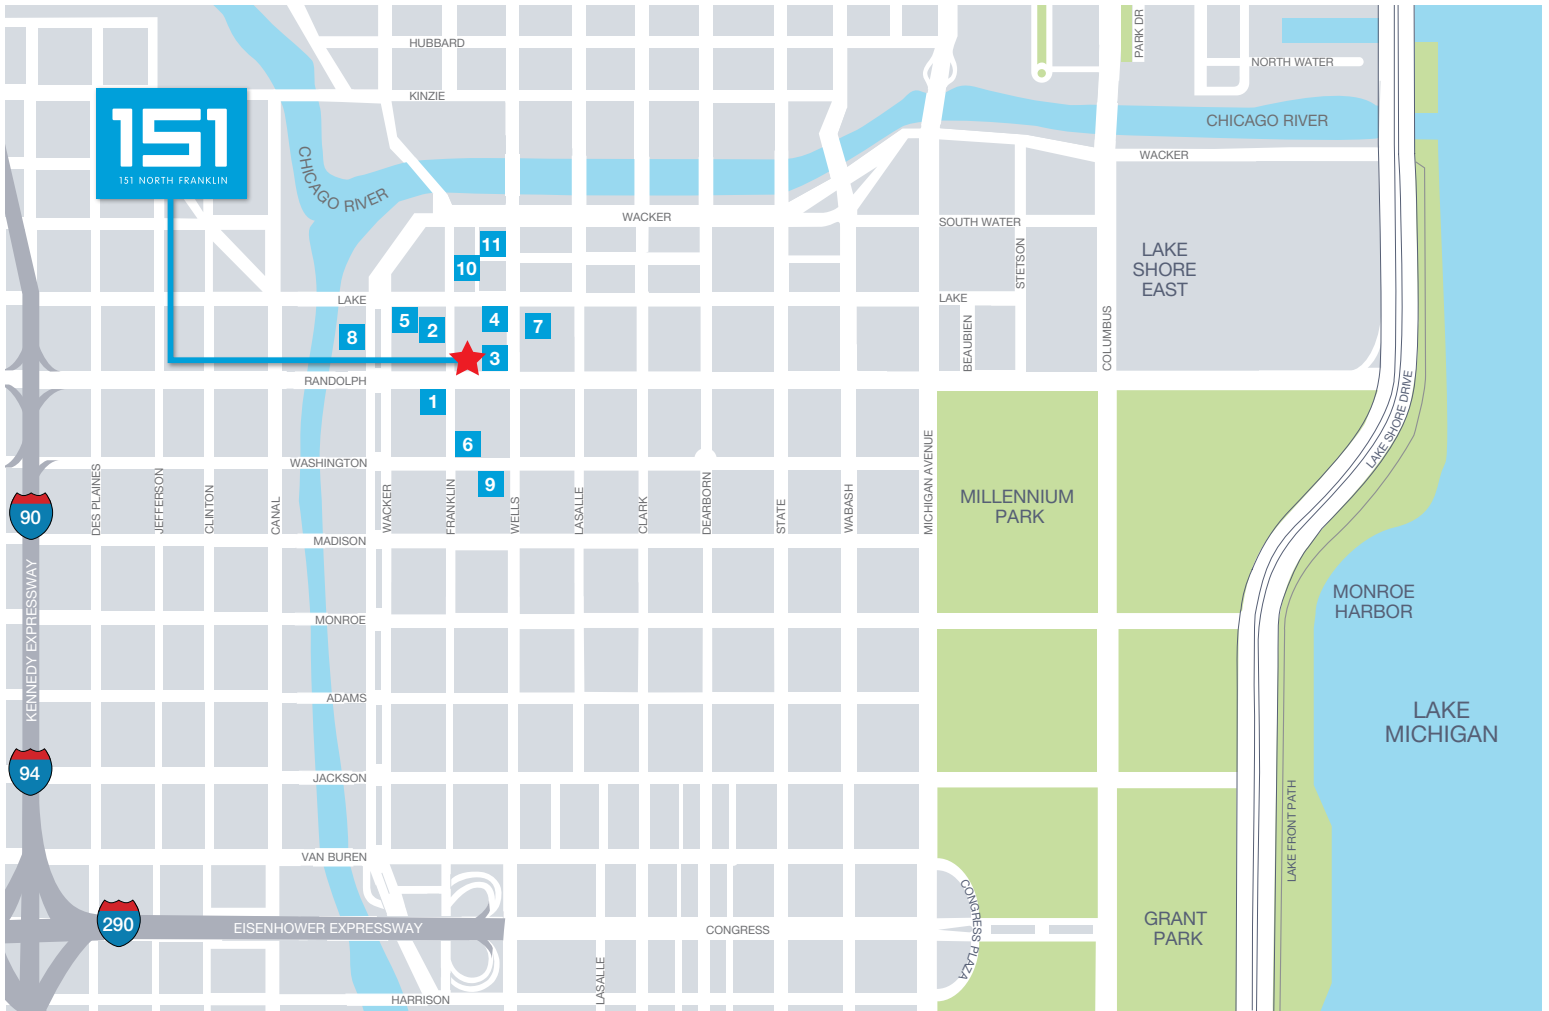

LOCATION & MAPS

LOCATION & MAPS

A location
as desirable as
the building.

151 North Franklin building claims the sought-after location in the heart of Chicago just steps from restaurants, theaters, cultural events, retail stores, and hotels. A short walk Millennium Park, Michigan Avenue shopping, and major transportation hubs, 151 North Franklin will be an iconic landmark and ideal urban work space for businesses of any size to thrive and prosper.

ACCESS

- 150,000 daily Suburban commuters between Union & Ogilvie Station (4-minute walk from Union Station and 3-minute walk from Ogilvie Station)
- 640,000 daily CTA Train Commuter (2-minute walk)
- 4.5 minute drive from Lakeshore Drive and Lower Wacker Drive
- 3-minute drive from Kennedy Expressway (exit at Washington)
- 4,200 parking spots within 1 block radius

LOCATION & MAPS

Transportation

LOCATION & MAPS

Public parking

- | | |
|----------------------------------------|--------------------------------------------|
| 1 319 W. Randolph St. | 7 Lake Wells Self Park Garage |
| 2 180 N. Franklin | 8 150 N. Wacker Dr. |
| 3 200 W. Randolph St. | 9 217 W. Washington St. |
| 4 215 W. Lake St. | 10 225 W. Wacker Dr. |
| 5 191 N. Wacker Dr. | 11 Lake/Wells Self Park – 210 N. Wells St. |
| 6 Washington-Franklin Self Park Garage | |

LOCATION & MAPS

Hotels

- | | |
|------------------------------|-----------------------|
| 1 Renaissance Hotel | 10 Hyatt Regency |
| 2 The Witt | 11 Fairmont Hotel |
| 3 The W Hotel | 12 Swisshotel Chicago |
| 4 JW Marriott | 13 Allegro |
| 5 Westin Chicago River North | 14 La Quinta |
| 6 Hotel Sax | 15 Holiday Inn |
| 7 Hotel Monaco | 16 Burnham |
| 8 Hard Rock Hotel | |
| 9 Trump International Hotel | |