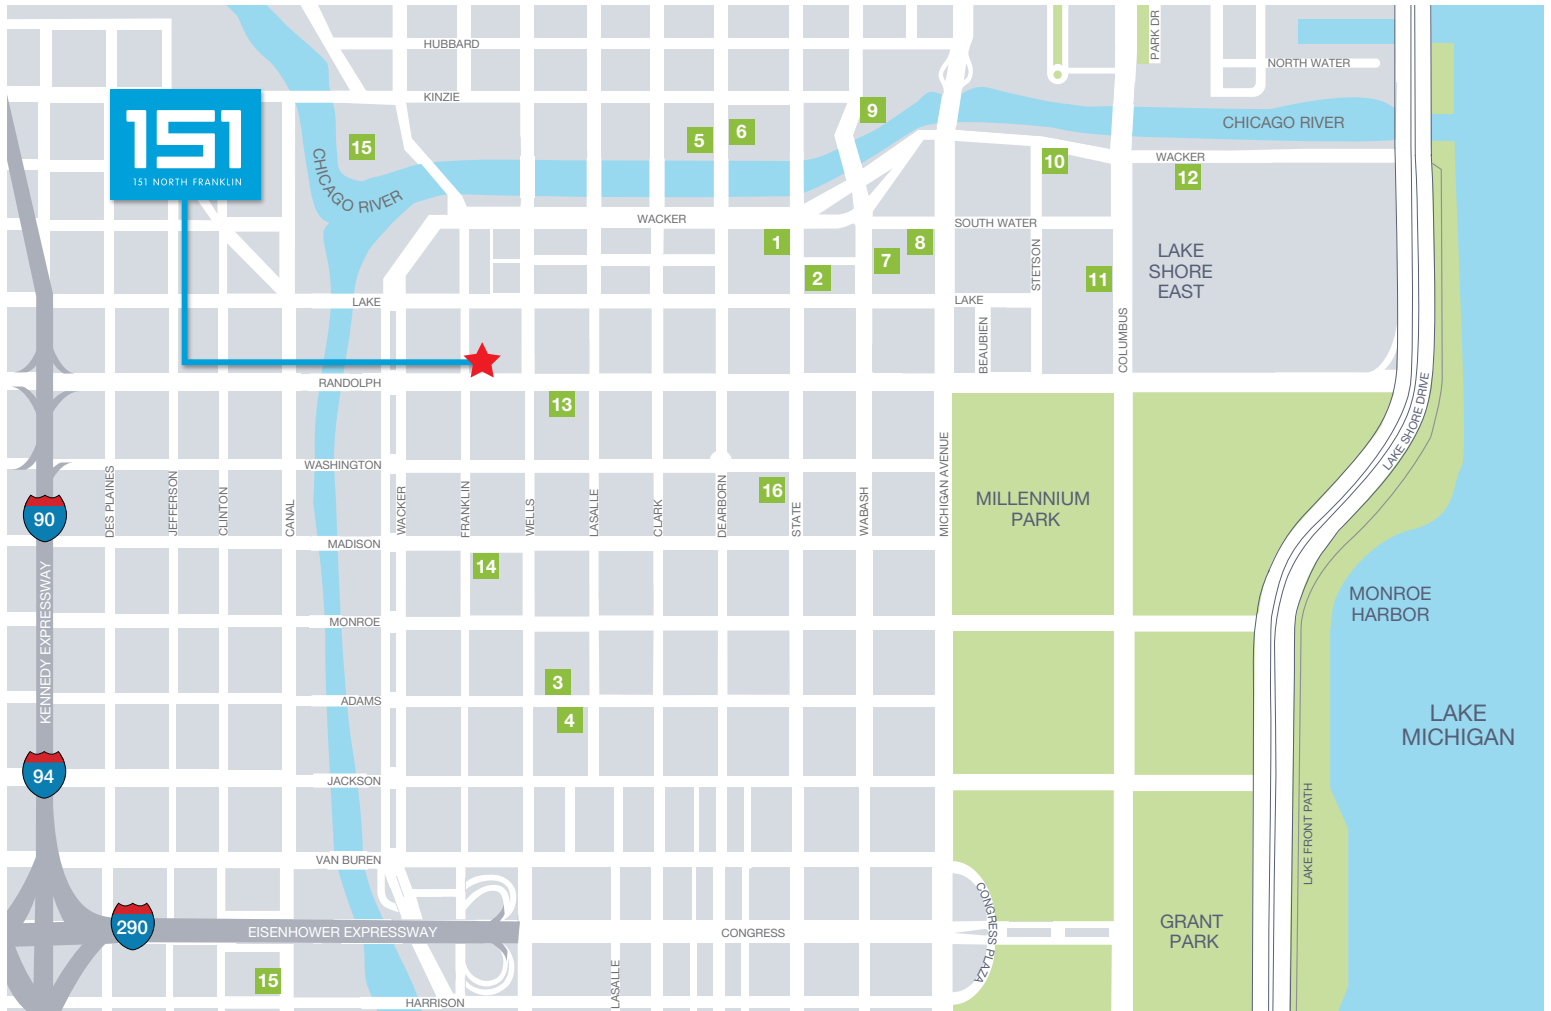

ACCESS

- 150,000 daily Suburban commuters between Union & Ogilvie Station (4-minute walk from Union Station and 3-minute walk from Ogilvie Station)
- 640,000 daily CTA Train Commuter (2-minute walk)
- 4.5 minute drive from Lakeshore Drive and Lower Wacker Drive
- 3-minute drive from Kennedy Expressway (exit at Washington)
- 4,200 parking spots within 1 block radius

LOCATION & MAPS

Hotels

- | | |
|------------------------------|-----------------------|
| 1 Renaissance Hotel | 10 Hyatt Regency |
| 2 The Witt | 11 Fairmont Hotel |
| 3 The W Hotel | 12 Swisshotel Chicago |
| 4 JW Marriott | 13 Allegro |
| 5 Westin Chicago River North | 14 La Quinta |
| 6 Hotel Sax | 15 Holiday Inn |
| 7 Hotel Monaco | 16 Burnham |
| 8 Hard Rock Hotel | |
| 9 Trump International Hotel | |