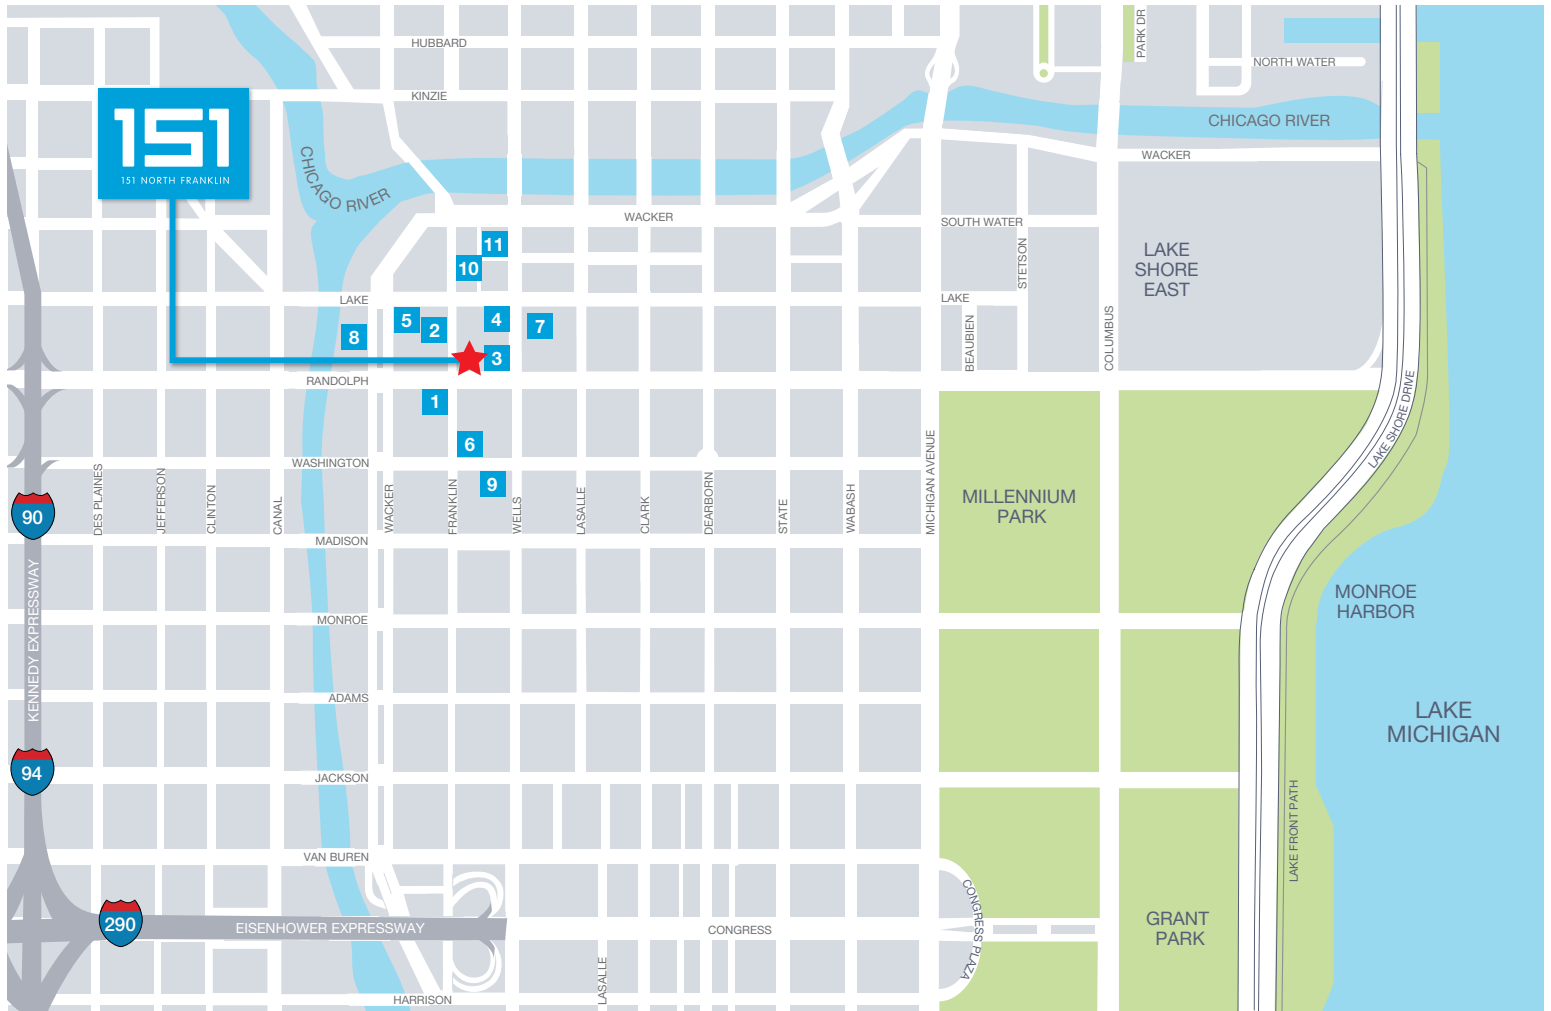

LOCATION & MAPS

LOCATION & MAPS

A location
as desirable as
the building.

151 North Franklin building claims the sought-after location in the heart of Chicago just steps from restaurants, theaters, cultural events, retail stores, and hotels. A short walk Millennium Park, Michigan Avenue shopping, and major transportation hubs, 151 North Franklin will be an iconic landmark and ideal urban work space for businesses of any size to thrive and prosper.

ACCESS

- 150,000 daily Suburban commuters between Union & Ogilvie Station (4-minute walk from Union Station and 3-minute walk from Ogilvie Station)
- 640,000 daily CTA Train Commuter (2-minute walk)
- 4.5 minute drive from Lakeshore Drive and Lower Wacker Drive
- 3-minute drive from Kennedy Expressway (exit at Washington)
- 4,200 parking spots within 1 block radius

LOCATION & MAPS

Transportation

LOCATION & MAPS

Public parking

- | | |
|--|--|
| 1 319 W. Randolph St. | 7 Lake Wells Self Park Garage |
| 2 180 N. Franklin | 8 150 N. Wacker Dr. |
| 3 200 W. Randolph St. | 9 217 W. Washington St. |
| 4 215 W. Lake St. | 10 225 W. Wacker Dr. |
| 5 191 N. Wacker Dr. | 11 Lake/Wells Self Park – 210 N. Wells St. |
| 6 Washington-Franklin Self Park Garage | |

LOCATION & MAPS

Hotels

- | | |
|------------------------------|-----------------------|
| 1 Renaissance Hotel | 10 Hyatt Regency |
| 2 The Witt | 11 Fairmont Hotel |
| 3 The W Hotel | 12 Swisshotel Chicago |
| 4 JW Marriott | 13 Allegro |
| 5 Westin Chicago River North | 14 La Quinta |
| 6 Hotel Sax | 15 Holiday Inn |
| 7 Hotel Monaco | 16 Burnham |
| 8 Hard Rock Hotel | |
| 9 Trump International Hotel | |