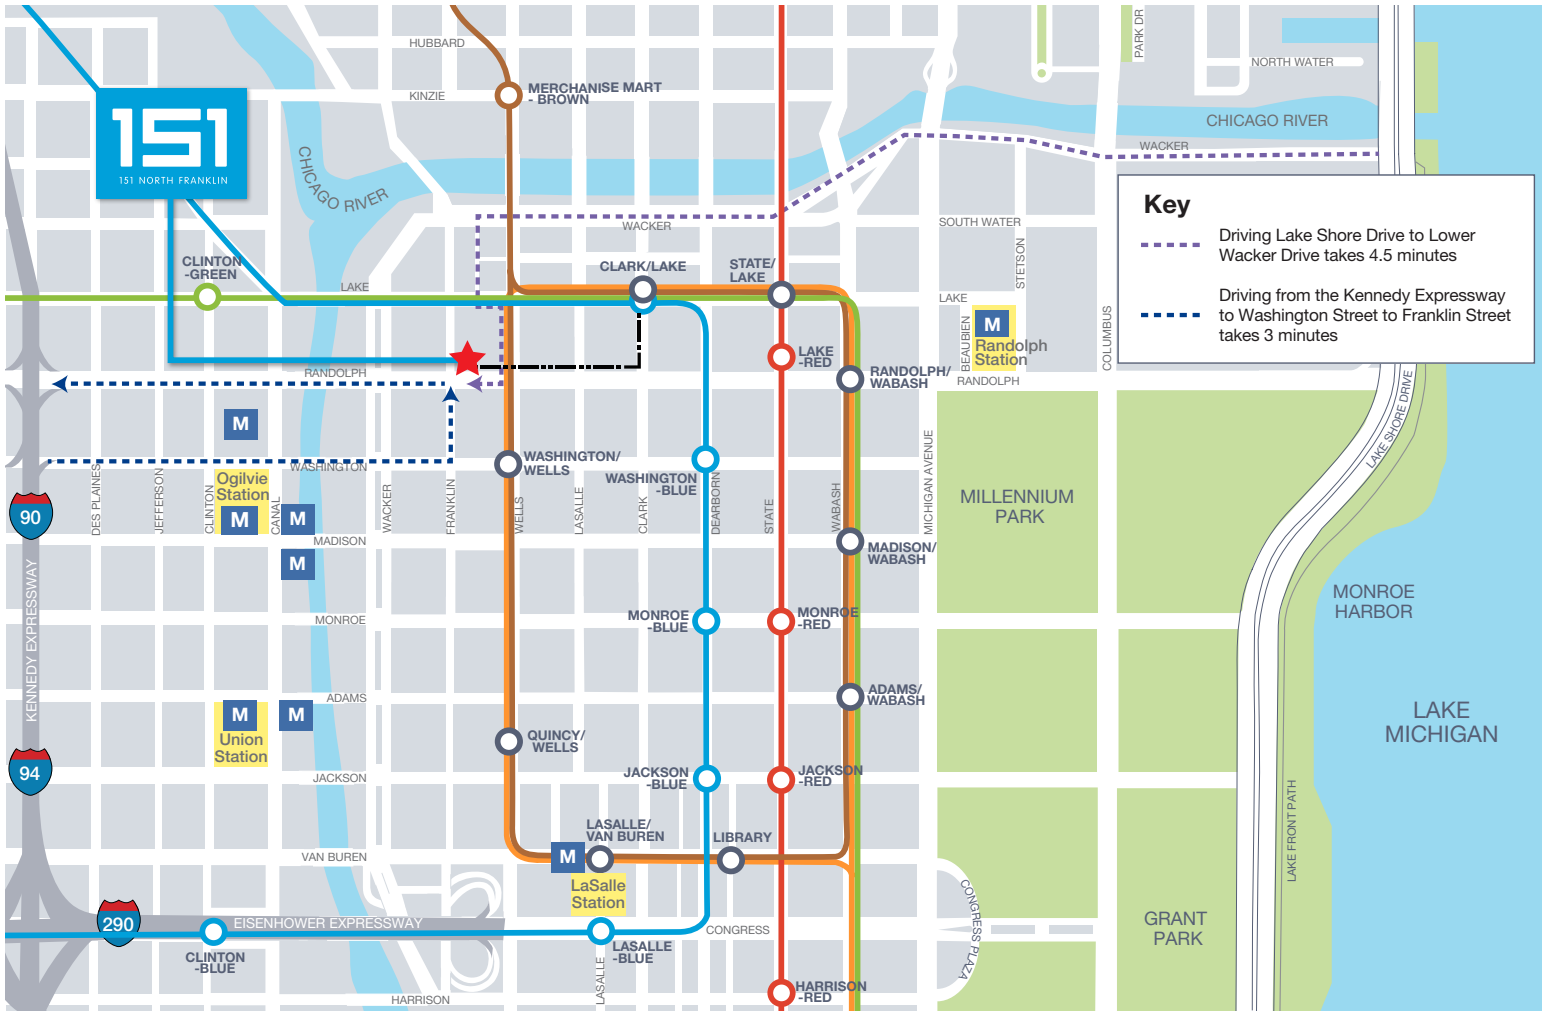

LOCATION & MAPS

LOCATION & MAPS

A location
as desirable as
the building.

151 North Franklin building claims the sought-after location in the heart of Chicago just steps from restaurants, theaters, cultural events, retail stores, and hotels. A short walk Millennium Park, Michigan Avenue shopping, and major transportation hubs, 151 North Franklin will be an iconic landmark and ideal urban work space for businesses of any size to thrive and prosper.

ACCESS

- 150,000 daily Suburban commuters between Union & Ogilvie Station (4-minute walk from Union Station and 3-minute walk from Ogilvie Station)
- 640,000 daily CTA Train Commuter (2-minute walk)
- 4.5 minute drive from Lakeshore Drive and Lower Wacker Drive
- 3-minute drive from Kennedy Expressway (exit at Washington)
- 4,200 parking spots within 1 block radius

LOCATION & MAPS

Transportation

LOCATION & MAPS

Public parking

- | | |
|----------------------------------------|--------------------------------------------|
| 1 319 W. Randolph St. | 7 Lake Wells Self Park Garage |
| 2 180 N. Franklin | 8 150 N. Wacker Dr. |
| 3 200 W. Randolph St. | 9 217 W. Washington St. |
| 4 215 W. Lake St. | 10 225 W. Wacker Dr. |
| 5 191 N. Wacker Dr. | 11 Lake/Wells Self Park – 210 N. Wells St. |
| 6 Washington-Franklin Self Park Garage | |

LOCATION & MAPS

Hotels

- | | |
|------------------------------|-----------------------|
| 1 Renaissance Hotel | 10 Hyatt Regency |
| 2 The Witt | 11 Fairmont Hotel |
| 3 The W Hotel | 12 Swisshotel Chicago |
| 4 JW Marriott | 13 Allegro |
| 5 Westin Chicago River North | 14 La Quinta |
| 6 Hotel Sax | 15 Holiday Inn |
| 7 Hotel Monaco | 16 Burnham |
| 8 Hard Rock Hotel | |
| 9 Trump International Hotel | |